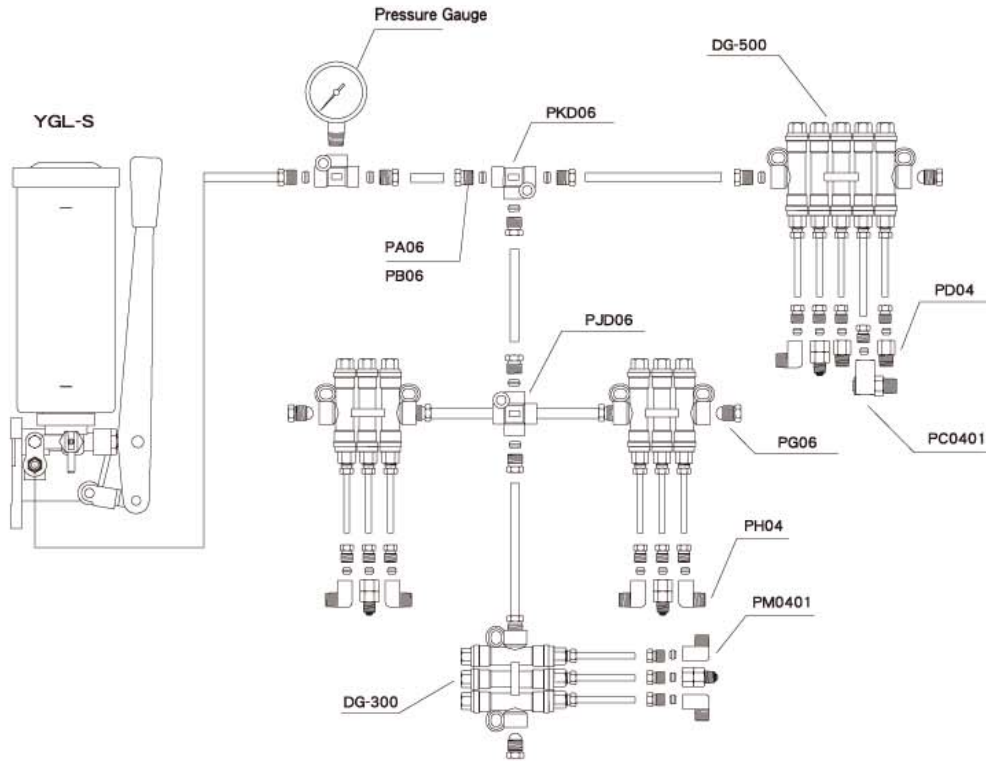

1. Only No.0 or No.00
2. Only clean grease
3. Only use grease gun to refill. It is prohibited to refill from the top of the cup

PISTON GREASE LUBRICATION SYSTEM DIAGRAM

RESISTANCE GREASE LUBRICATION SYSTEM DIAGRAM